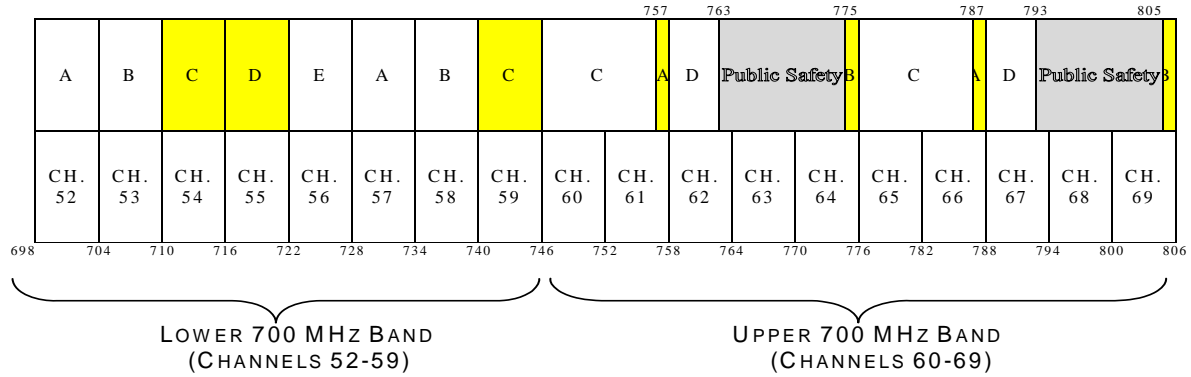

Revised 700 MHz Band Plan For Commercial Services

Block	Frequencies	Bandwidth	Pairing	Area Type	Licenses
A	698-704, 728-734	12 MHz	2 x 6 MHz	EA	176
B	704-710, 734-740	12 MHz	2 x 6 MHz	CMA	734
C	710-716, 740-746	12 MHz	2 x 6 MHz	CMA	734*
D	716-722	6 MHz	unpaired	EAG	6**
E	722-728	6 MHz	unpaired	EA	176
C	746-757, 776-787	22 MHz	2 x 11 MHz	REAG	12
D	758-763, 788-793	10 MHz	2 x 5 MHz	Nationwide	1***
A	757-758, 787-788	2 MHz	2 x 1 MHz	MEA	52**
B	775-776, 805-806	2 MHz	2 x 1 MHz	MEA	52**

* These Blocks have been auctioned.

** These Guard Band Blocks have been auctioned, but are being relocated.

*** This Block is associated with the 700 MHz Public/Private Partnership.

Revised 700 MHz Band Plan for Public Safety Services