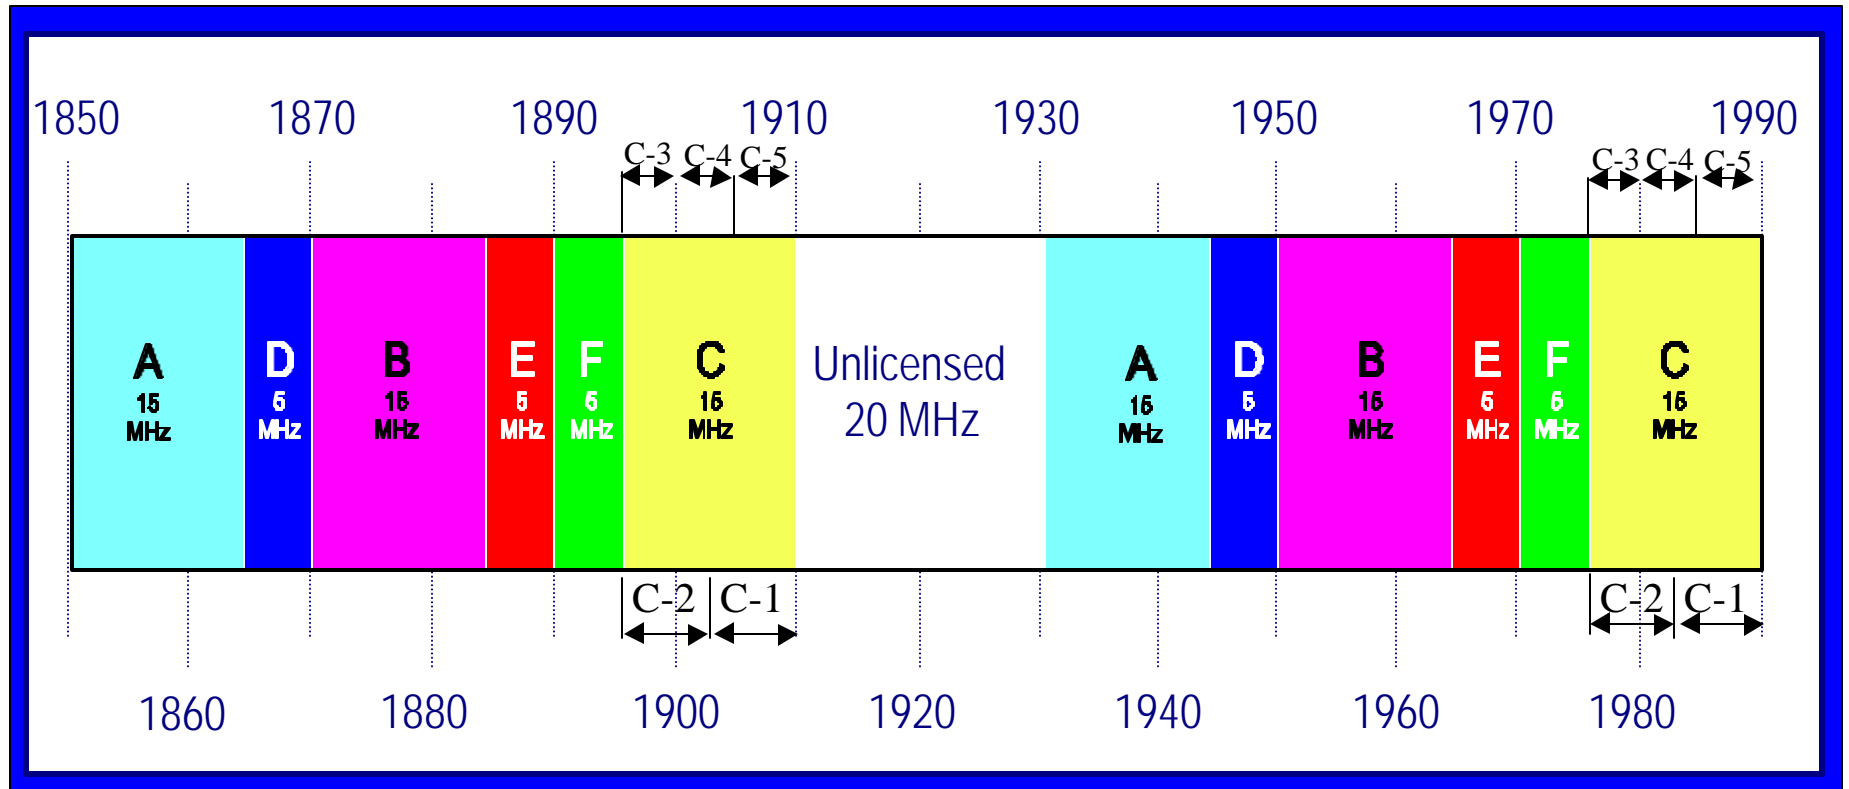

FCC Broadband PCS Band Plan

Channel Block	Bandwidth (MHz)	Frequencies
C	30	1895-1910, 1975-1990
C1	15	1902.5-1910, 1982.5-1990
C2	15	1895-1902.5, 1975-1982.5
C3	10	1895-1900, 1975-1980
C4	10	1900-1905, 1980-1985
C5	10	1905-1910, 1985-1990

Note: Some of the original C Block licenses (Originally 30 MHz each) were split into multiplelicenses (C-1 and C-2, 15 MHz; C-3, C-4, and C-5 10 MHz).